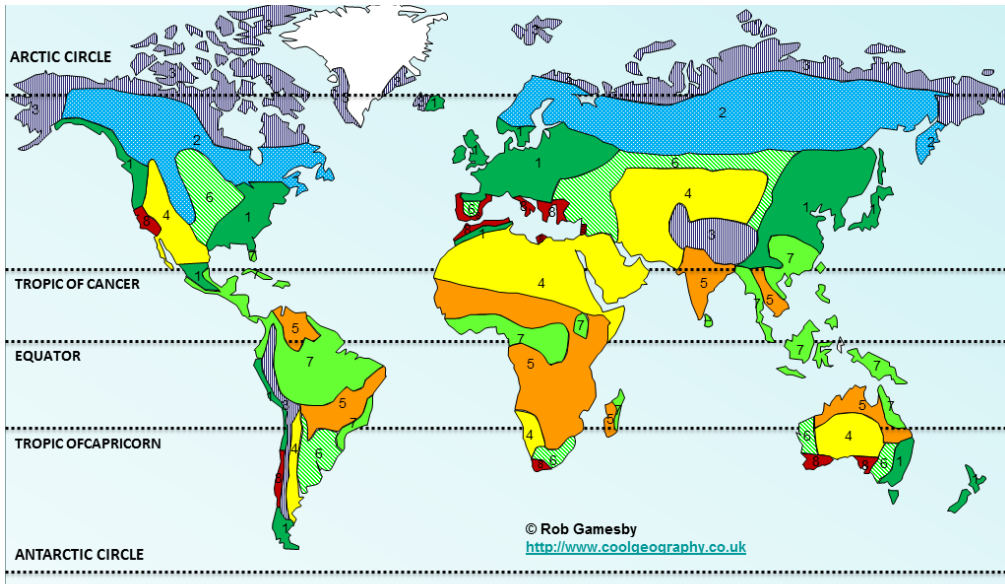

# The Geography of

# Where are your films set?

1. On your blank world map, choose at least 10 Disney films, find their location on the map and locate them. Like this:

**The  
Jungle  
Book,  
India**

You must put the name of the film and the location (place) it is set!

7	Tropical Rainforest	6	Grassland
5	Tropical Savannah	1	Temperate Deciduous Forest
4	Desert	2	Temperate Boreal Forest
8	Chaparral (Mediterranean)	3	Arctic and Alpine Tundra

**Map of world  
ecosystems  
(biomes)**