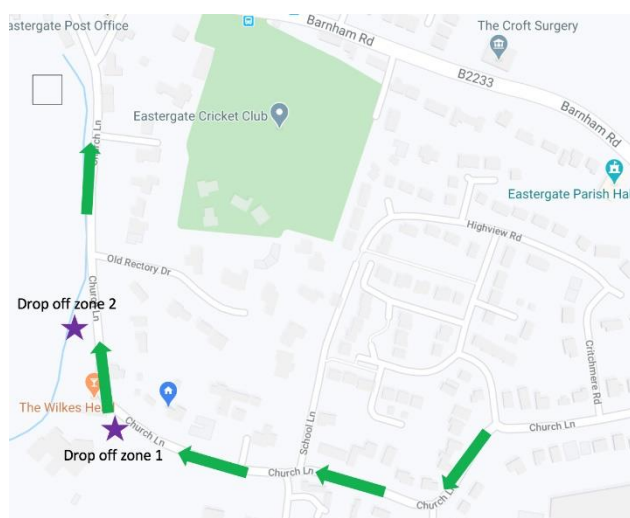

Eastergate CE Primary School

TRAVEL PLAN - 'VOLUNTARY ONE WAY SYSTEM'

Prior to the lockdown over the previous several months the School had been considering ways to help manage the road congestion outside the School at the beginning and end of the school day. Following a number of meetings with the West Sussex Highways, Transport and Planning team to discuss the options and agree a way forward we wanted to provide an update to you. These discussions included exploring a voluntary one-way system to help to reduce the difficulties and associated risks currently being experienced. Initial thoughts are to trial the one-way system in a clockwise direction from St Georges Walk, west along Church Lane past the School, and exiting onto the A29.

A system such as this will ideally have all parents/guardians at peak times moving in the same direction reducing the difficulties of people trying to pass on this narrow rural road. It is important to note that this will not be a formal one way system, therefore not enforceable, but we would be looking for support from parents and other interested parties to make this work but it will be important for people to understand that there may be non-School related traffic moving in the other direction. The plan is to have the system advertised by using sign posts and to also work at improving the drop off facilities.

The benefits of a one-way system include a smoother flow of traffic, easier drop off (on the passenger side of the car) and most importantly a reduction of risk to children and parents/guardians at these peak times.